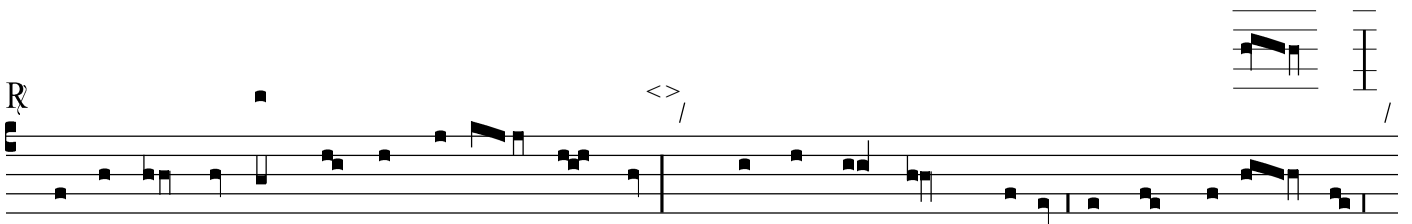

LXIX (T)

Musical staff with notes and chord diagrams. The staff contains a sequence of notes with stems. Above the staff, there are two chord diagrams, each consisting of a five-line staff with black dots representing fret positions. The first diagram has notes on the 1st, 2nd, and 3rd strings. The second diagram has notes on the 1st, 2nd, and 3rd strings. There are slashes and angle brackets (<>) below the staff, indicating specific points in the music.

Musical staff with notes and chord diagrams. The staff contains a sequence of notes with stems. Above the staff, there are four chord diagrams. The first diagram has notes on the 1st, 2nd, and 3rd strings. The second diagram has notes on the 1st, 2nd, and 3rd strings. The third diagram has notes on the 1st, 2nd, and 3rd strings. The fourth diagram has notes on the 1st, 2nd, and 3rd strings. There are slashes and angle brackets (<>) below the staff, indicating specific points in the music.

Musical staff with notes and chord diagrams. The staff contains a sequence of notes with stems. Above the staff, there are two chord diagrams. The first diagram has notes on the 1st, 2nd, and 3rd strings. The second diagram has notes on the 1st, 2nd, and 3rd strings. There are slashes and angle brackets (<>) below the staff, indicating specific points in the music. A stylized 'R' symbol is located to the left of the staff.