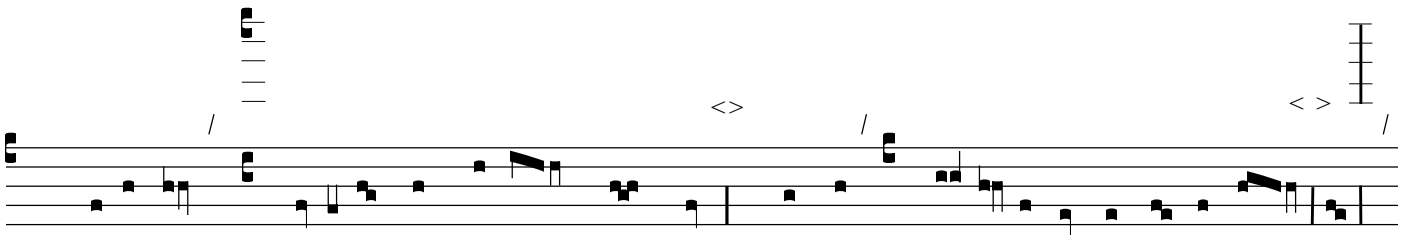

LXIX (T)

Musical staff with notes and chord diagrams. The staff contains a sequence of notes with stems. Above the staff, there are two chord diagrams, each consisting of a five-line staff with black dots representing fret positions. The first diagram has notes on the 1st, 2nd, and 3rd strings. The second diagram has notes on the 1st, 2nd, and 3rd strings. There are slashes and angle brackets (<>) below the staff, indicating specific points in the music.

Musical staff with notes and chord diagrams. The staff contains a sequence of notes with stems. Above the staff, there are four chord diagrams. The first diagram has notes on the 1st, 2nd, and 3rd strings. The second diagram has notes on the 1st, 2nd, and 3rd strings. The third diagram has notes on the 1st, 2nd, and 3rd strings. The fourth diagram has notes on the 1st, 2nd, and 3rd strings. There are slashes and angle brackets (<>) below the staff, indicating specific points in the music.

Musical staff with notes and chord diagrams. The staff contains a sequence of notes with stems. Above the staff, there are two chord diagrams. The first diagram has notes on the 1st, 2nd, and 3rd strings. The second diagram has notes on the 1st, 2nd, and 3rd strings. There are slashes and angle brackets (<>) below the staff, indicating specific points in the music. A stylized 'R' symbol is located to the left of the staff.