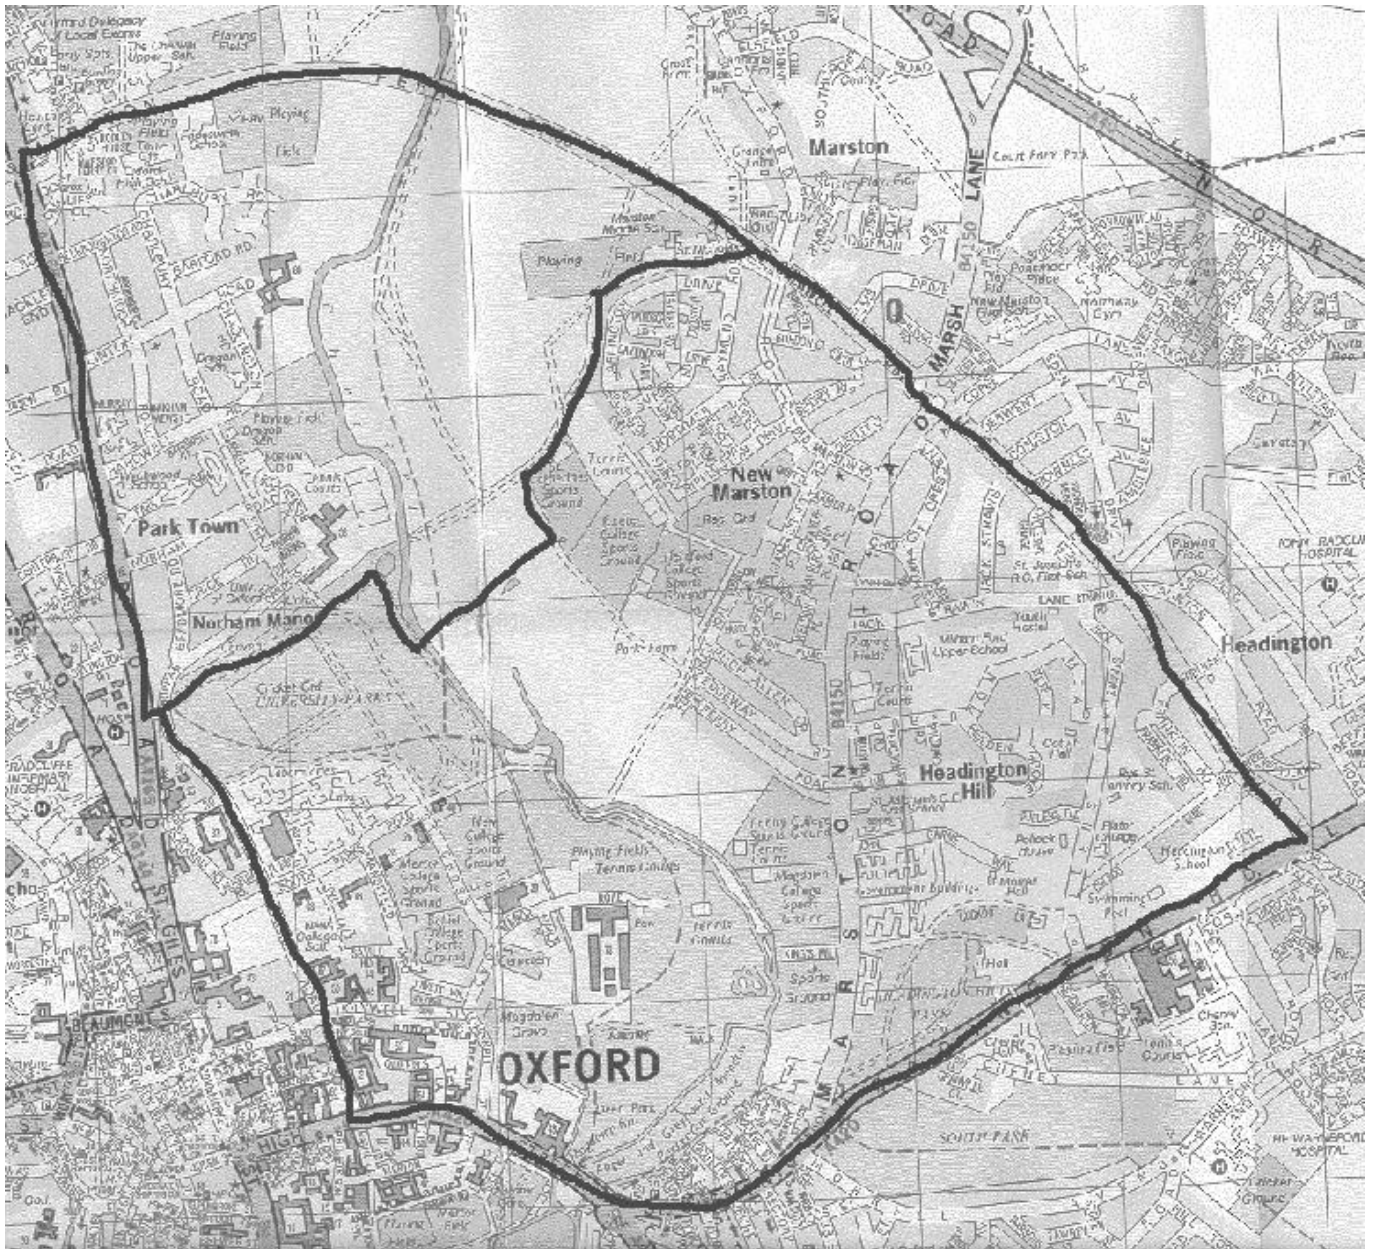

Marston Ferry 4 / Headington

Full outside loop is around 6 miles; the left-hand loop (i.e. out through Parks and back down Banbury Road) is less than 4.