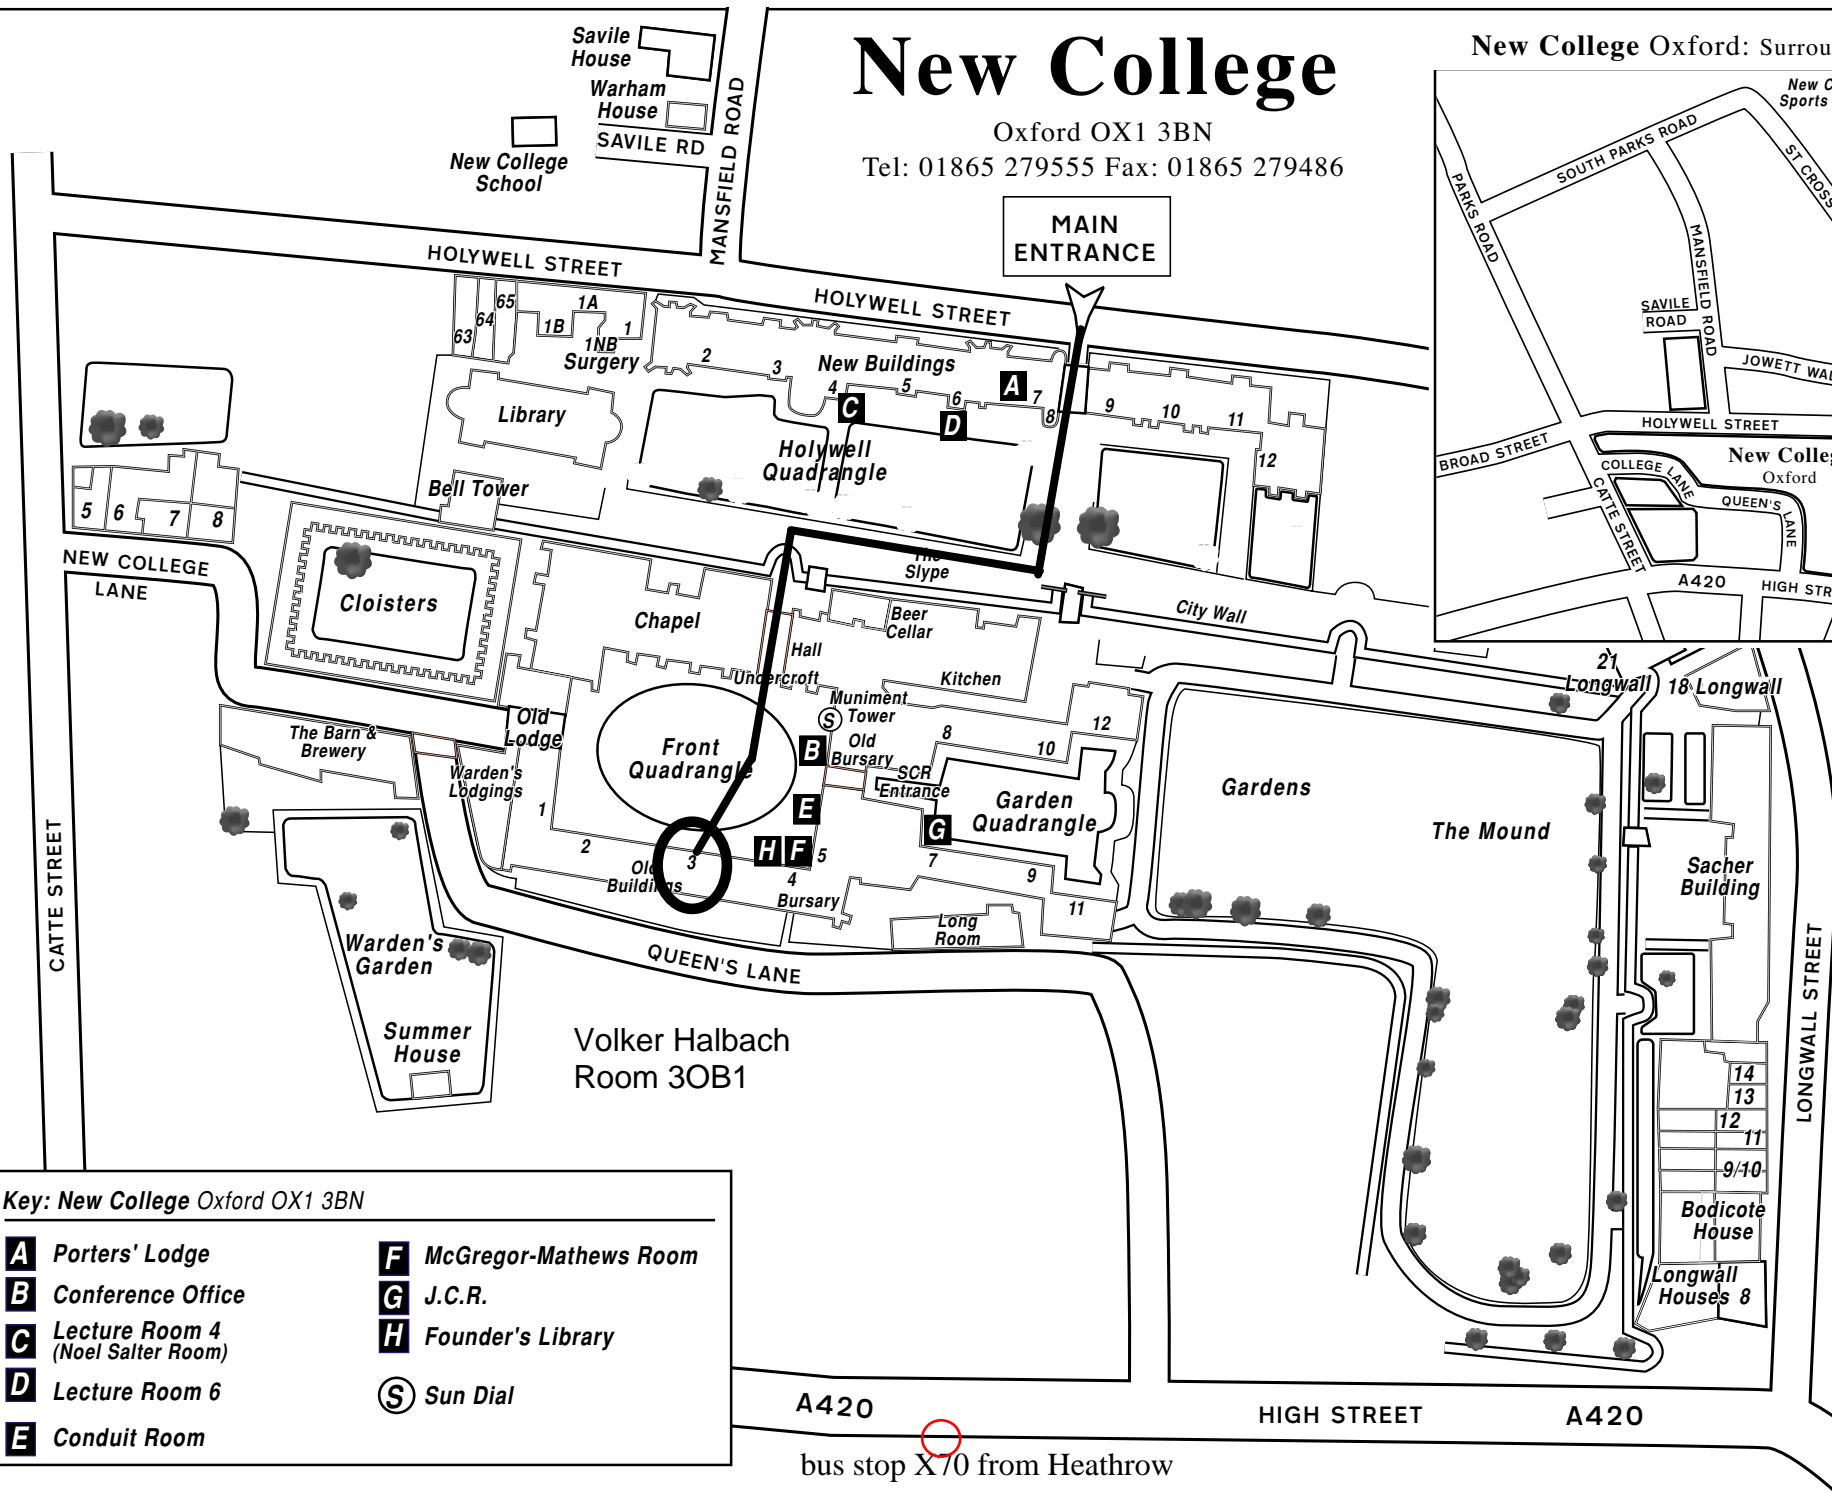

## New College Oxford: Surrounding Area

Key: New College Oxford OX1 3BN

- |   |                                |
|---|--------------------------------|
| <b>A</b> Porters' Lodge                       | <b>F</b> McGregor-Mathews Room |
| <b>B</b> Conference Office                    | <b>G</b> J.C.R.                |
| <b>C</b> Lecture Room 4<br>(Noel Salter Room) | <b>H</b> Founder's Library     |
| <b>D</b> Lecture Room 6                       | <b>S</b> Sun Dial              |
| <b>E</b> Conduit Room                         |                                |