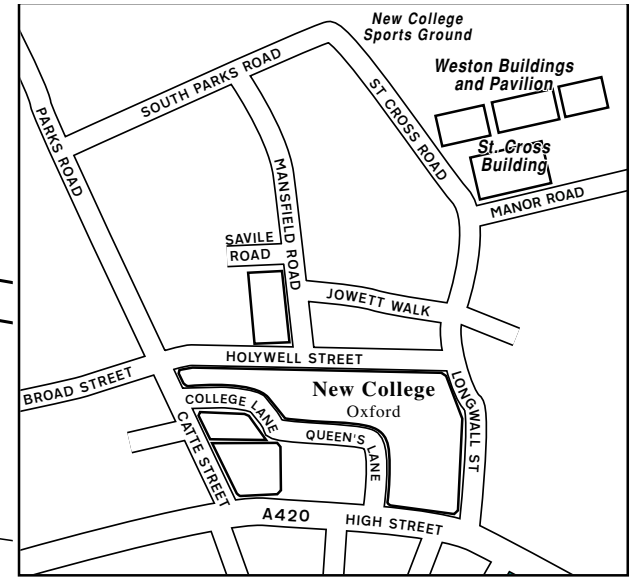

## New College Oxford: Surrounding Area

Key: New College Oxford OX1 3BN

- |   |                                |
|---|--------------------------------|
| <b>A</b> Porters' Lodge                       | <b>F</b> McGregor-Mathews Room |
| <b>B</b> Conference Office                    | <b>G</b> J.C.R.                |
| <b>C</b> Lecture Room 4<br>(Noel Salter Room) | <b>H</b> Founder's Library     |
| <b>D</b> Lecture Room 6                       | <b>S</b> Sun Dial              |
| <b>E</b> Conduit Room                         |                                |

A420

bus stop X70 from Heathrow

HIGH STREET

A420