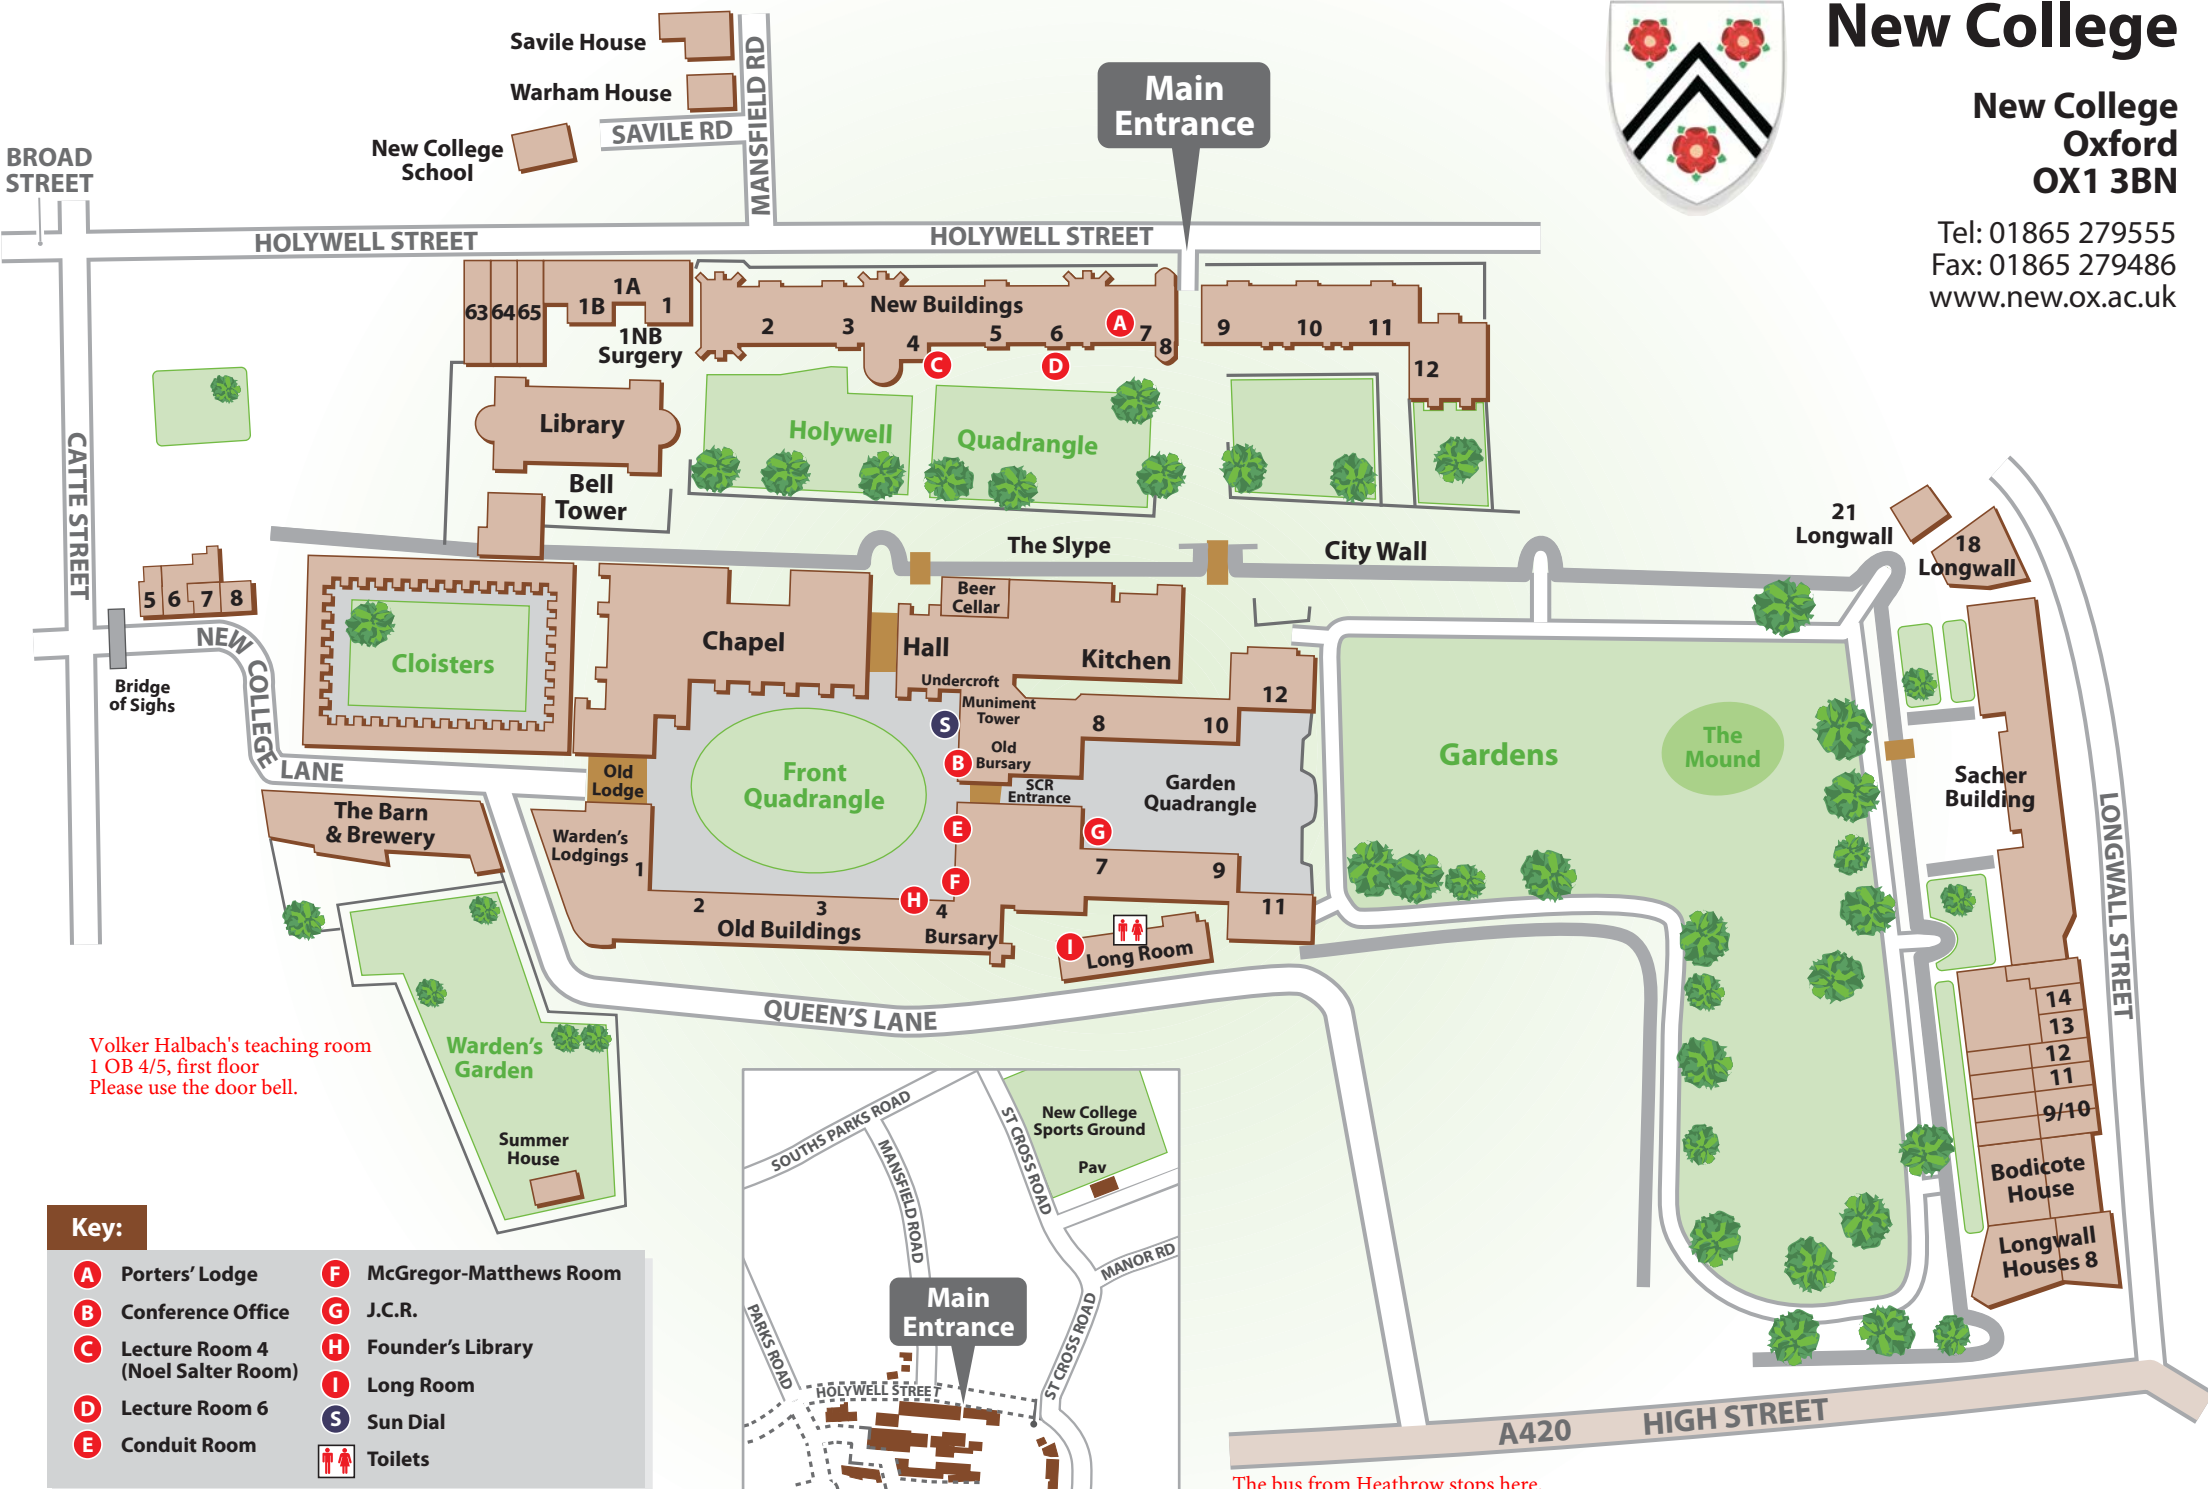

New College

New College
Oxford
OX1 3BN

Tel: 01865 279555
Fax: 01865 279486
www.new.ox.ac.uk

Volker Halbach's teaching room
1 OB 4/5, first floor
Please use the door bell.

Key:

A Porters' Lodge	F McGregor-Matthews Room
B Conference Office	G J.C.R.
C Lecture Room 4 (Noel Salter Room)	H Founder's Library
D Lecture Room 6	I Long Room
E Conduit Room	S Sun Dial
	Toilets

The bus from Heathrow stops here.
Stop: HighStreet/Queen's Lane